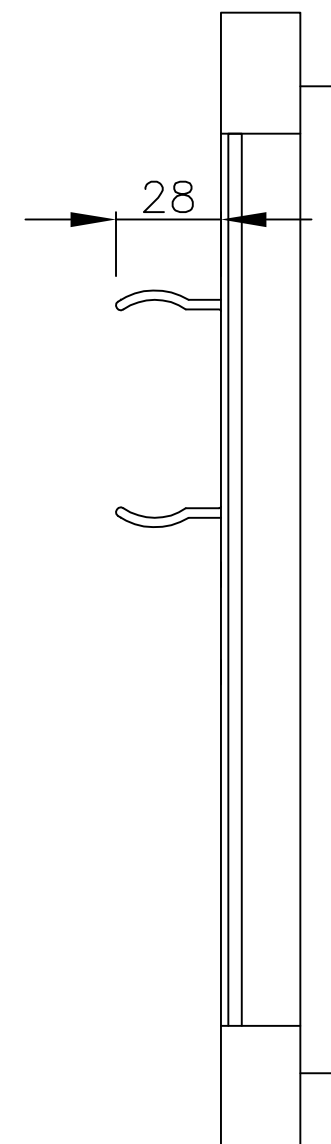

Bespoke Product  
Manufactured to exact size of opening  
Size Restrictions:  
Maximum Width 1200mm Maximum  
Height 2500mm

NOTES

	Client	Job Title	Drawing Title	Scale	Drawn	Date	Job No.	Drawing No.	Revision
			Solarglide Double Fabric Hatch Blind	1:2 at A3					