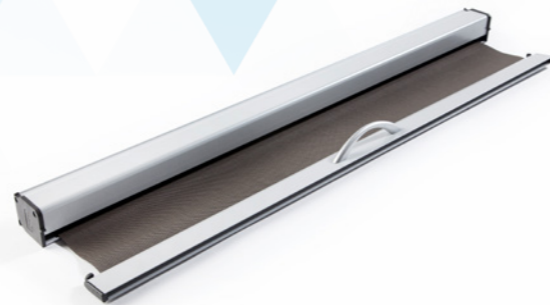

Roe fabrics are all flame retardant and come in a range of seven neutral colours including beige, light grey and the ever-popular bronze. Made up of 30% polyester and 70% PVC, it conforms to flame retardancy BS5867, Part 2: Type B 2008.

Solarglide's dimout screens are available in:

- ✓ Cassetted
- ✓ Non-cassetted
- ✓ Manual
- ✓ Motorised
- ✓ Battery operated

Operating mechanisms include:

- ✓ Single pulley
- ✓ Centre pull handle
- ✓ Level pegs
- ✓ Sidewinder
- ✓ Cable guides

DIMOUT SCREEN OPTIONS

CASSETTED

The most popular option for screens, our retractable cassetted manual roller blind is enclosed in an aluminium case. This makes it robust and durable even in the busiest of vessels.