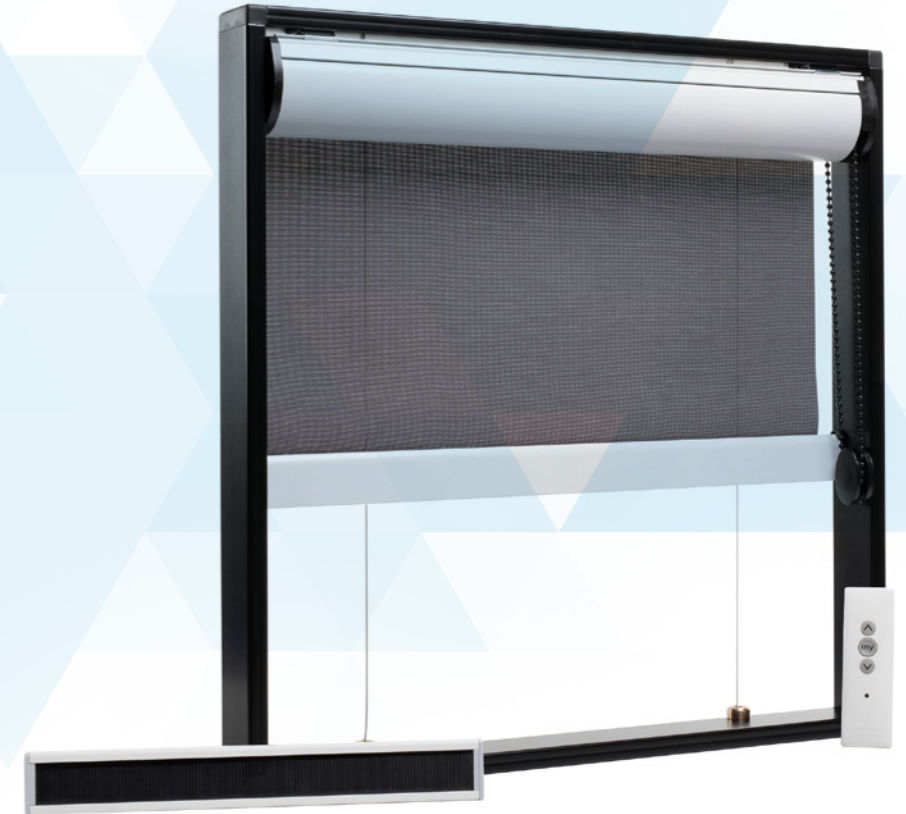

SOLAR POWERED

Our eco-friendly, solar powered screens reduce onboard power requirements by providing their own solar energy.

- ✔ Operate individually or all together
- ✔ Continue to charge even out of direct sunlight
- ✔ Plug and play solution – no electrician needed
- ✔ Rechargeable battery enclosed inside cassette
- ✔ 90mm Cassette Only
- ✔ Somfy or Ellard motors & Accessories