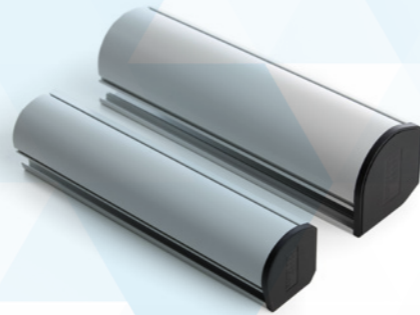

Roe fabrics are all flame retardant and come in a range of seven neutral colours including beige, light grey and the ever-popular bronze. Made up of 30% polyester and 70% PVC, it conforms to flame retardancy BS5867, Part 2: Type B 2008.

Solarglide's dimout screens are available in:

- ✓ Cassetted
- ✓ Non-cassetted
- ✓ Manual
- ✓ Motorised
- ✓ Battery operated

Operating mechanisms include:

- ✓ Single pulley
- ✓ Centre pull handle
- ✓ Level pegs
- ✓ Sidewinder
- ✓ Cable guides