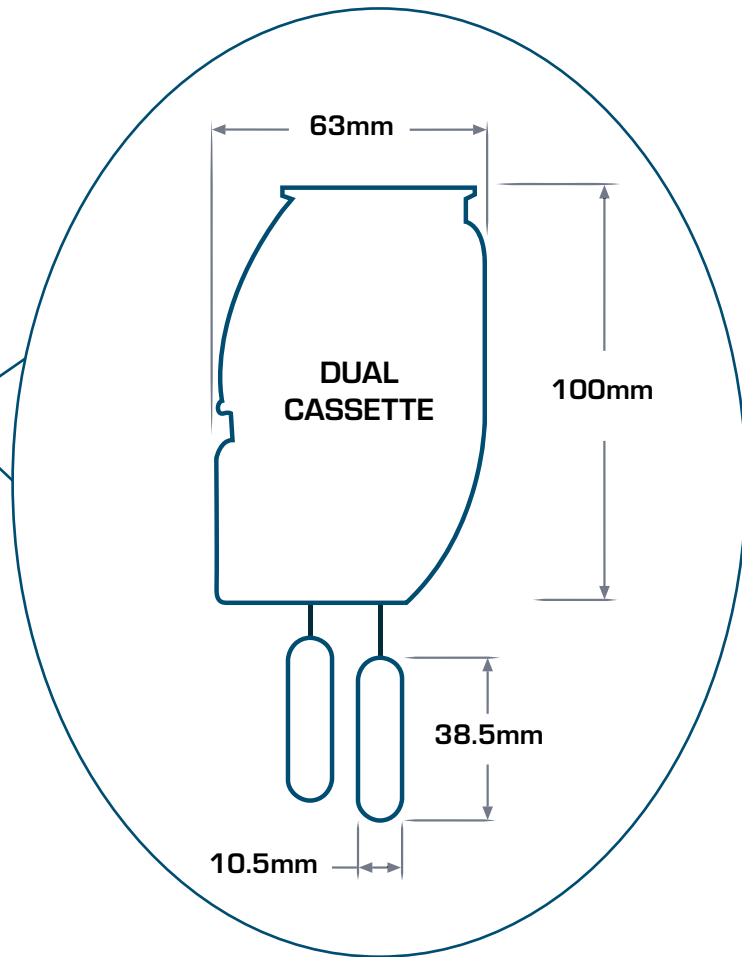

DUAL SCREEN WITH DUAL DOUBLE PULLEY SYSTEM

- Blackout Blind Combined With Solar Screen

Double Pulley Configurations	
1	Both Double Pulleys On Left (As Shown)
2	Both Double Pulleys On Right
3	One Double Pulley On Right & One On Left