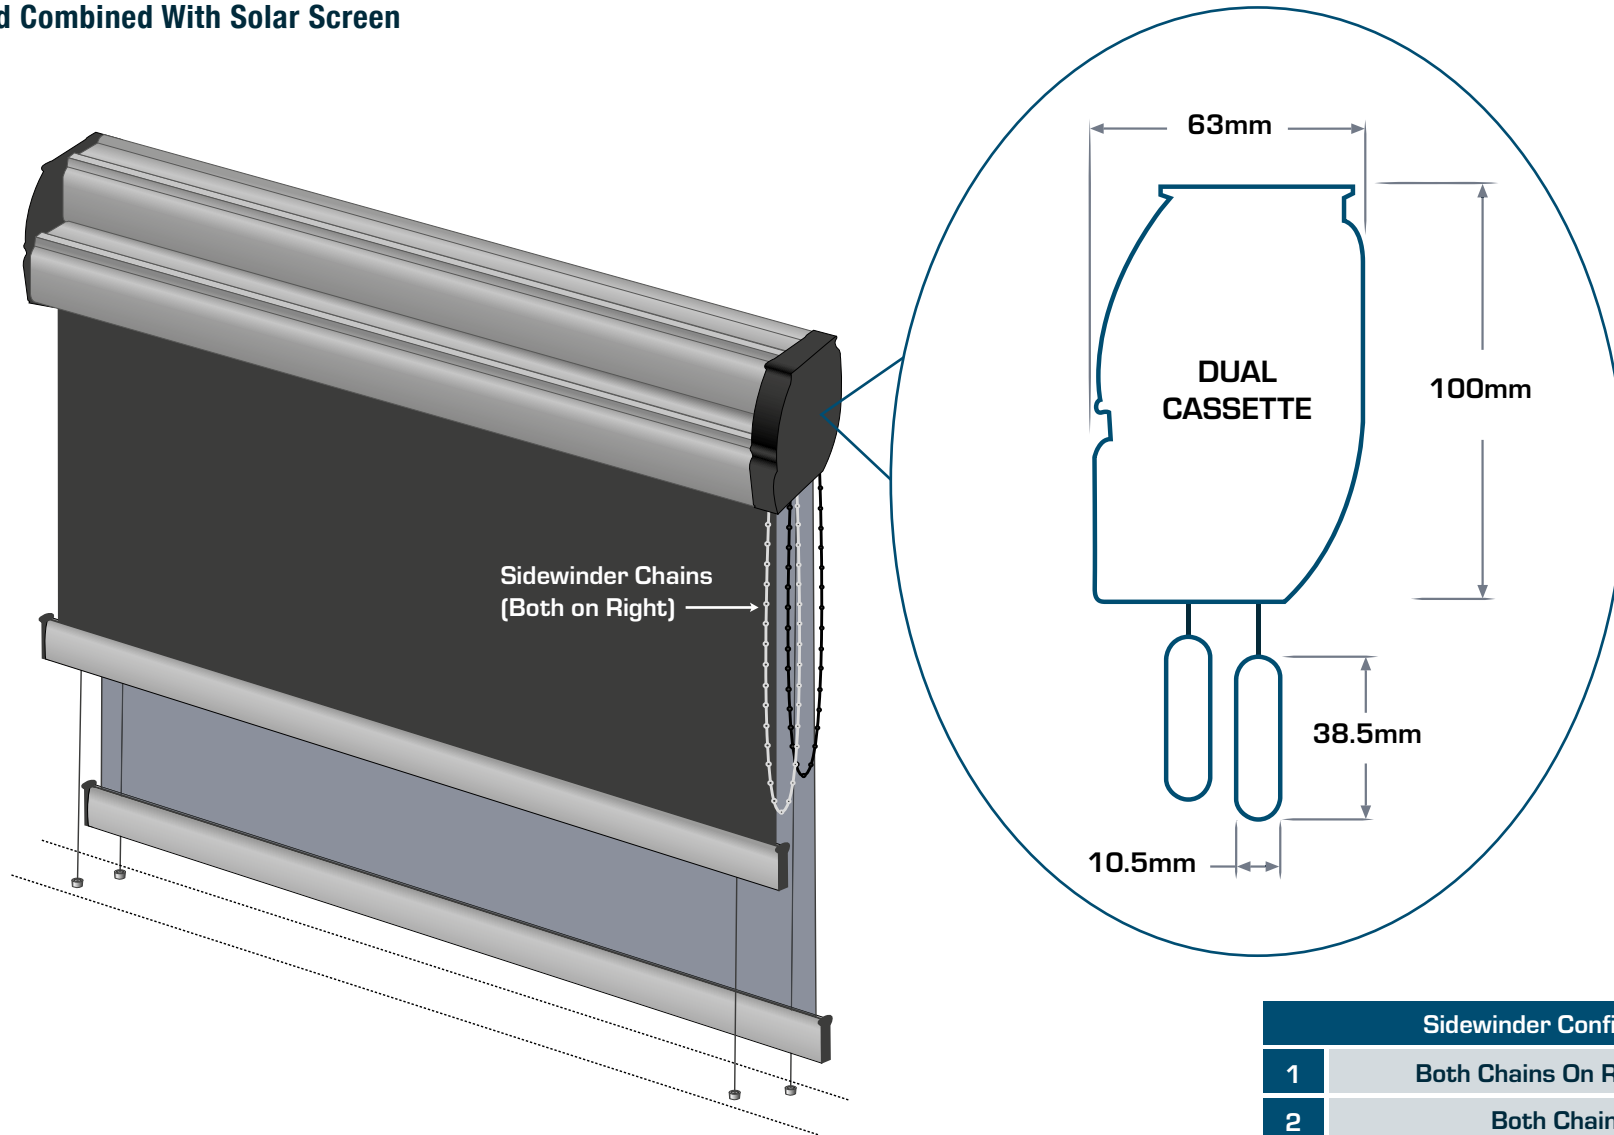

## DUAL SCREEN WITH DUAL SIDEWINDER CHAIN & CABLE GUIDES

- Blackout Blind Combined With Solar Screen

Sidewinder Configurations	
1	Both Chains On Right (As Shown)
2	Both Chains On Left
3	One Chain On Right & One On Left