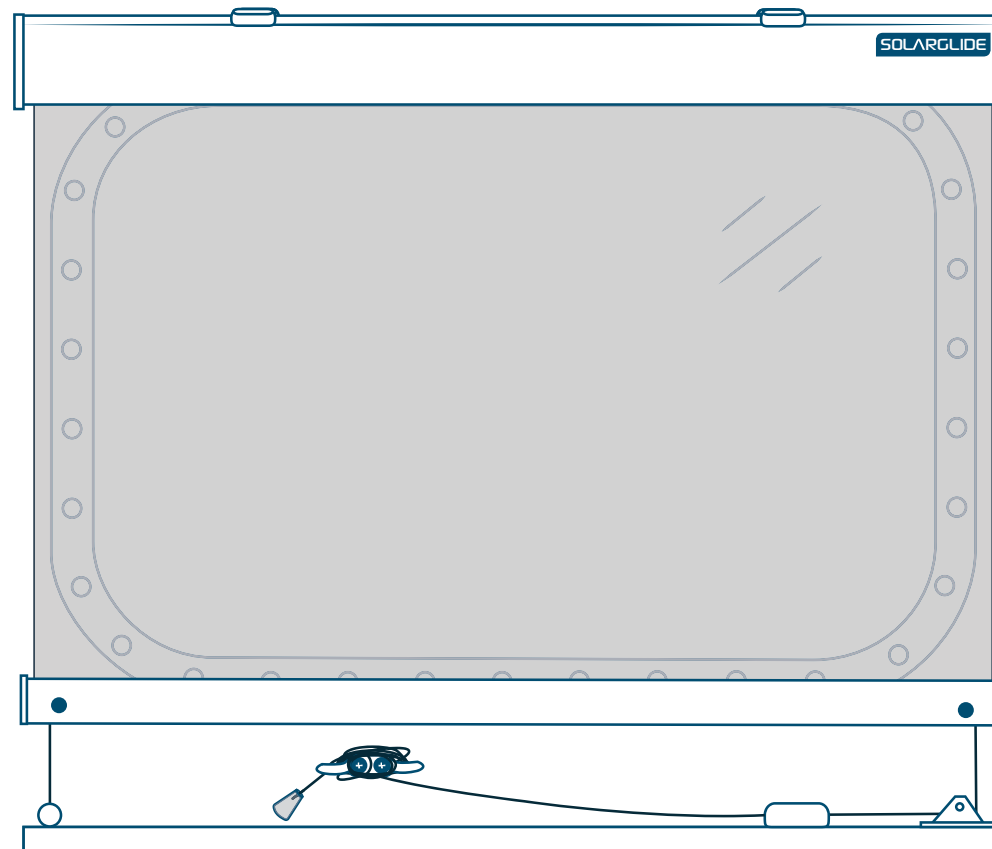

DIMOUT BLIND & MECHANISM

Double Pulley System

DIMOUT BLIND & MECHANISM

Double Pulley System With Cable Guides

DIMOUT BLIND & MECHANISM

Single Pulley System With Cable Guides

DIMOUT BLIND & MECHANISM

Single Pulley System With Side Channels

DIMOUT BLIND & MECHANISM

Sidewinder Chain With Cable Guides

DIMOUT BLIND & MECHANISM

Sidewinder Chain With Side Channels

DIMOUT BLIND & MECHANISM

Centrepull Handle With Level Pegs

DIMOUT BLIND & MECHANISM

Centrepull Handle With Side Channels & Locking Device