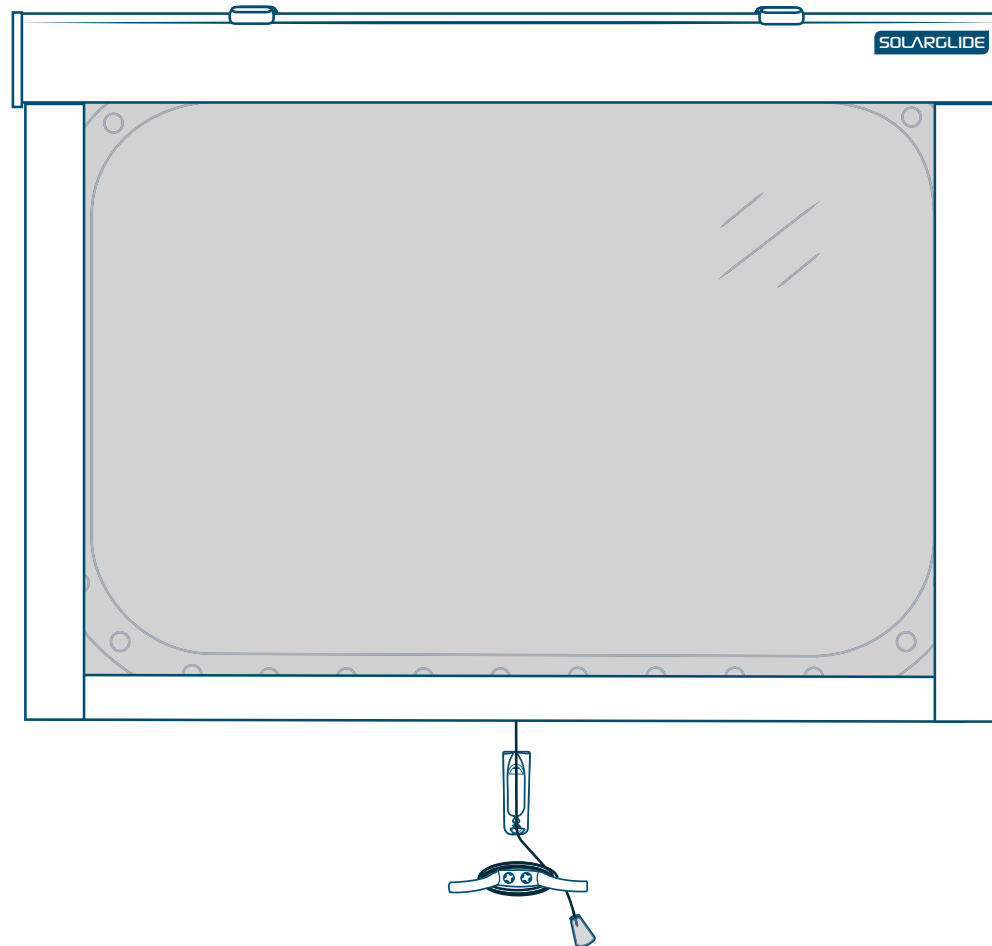

DIMOUT BLIND & MECHANISM

Double Pulley System

DIMOUT BLIND & MECHANISM

Double Pulley System With Cable Guides

DIMOUT BLIND & MECHANISM

Single Pulley System With Cable Guides

DIMOUT BLIND & MECHANISM

Single Pulley System With Side Channels

DIMOUT BLIND & MECHANISM

Sidewinder Chain With Cable Guides

DIMOUT BLIND & MECHANISM

Sidewinder Chain With Side Channels

DIMOUT BLIND & MECHANISM

Centrepull Handle With Level Pegs

DIMOUT BLIND & MECHANISM

Centrepull Handle With Side Channels & Locking Device