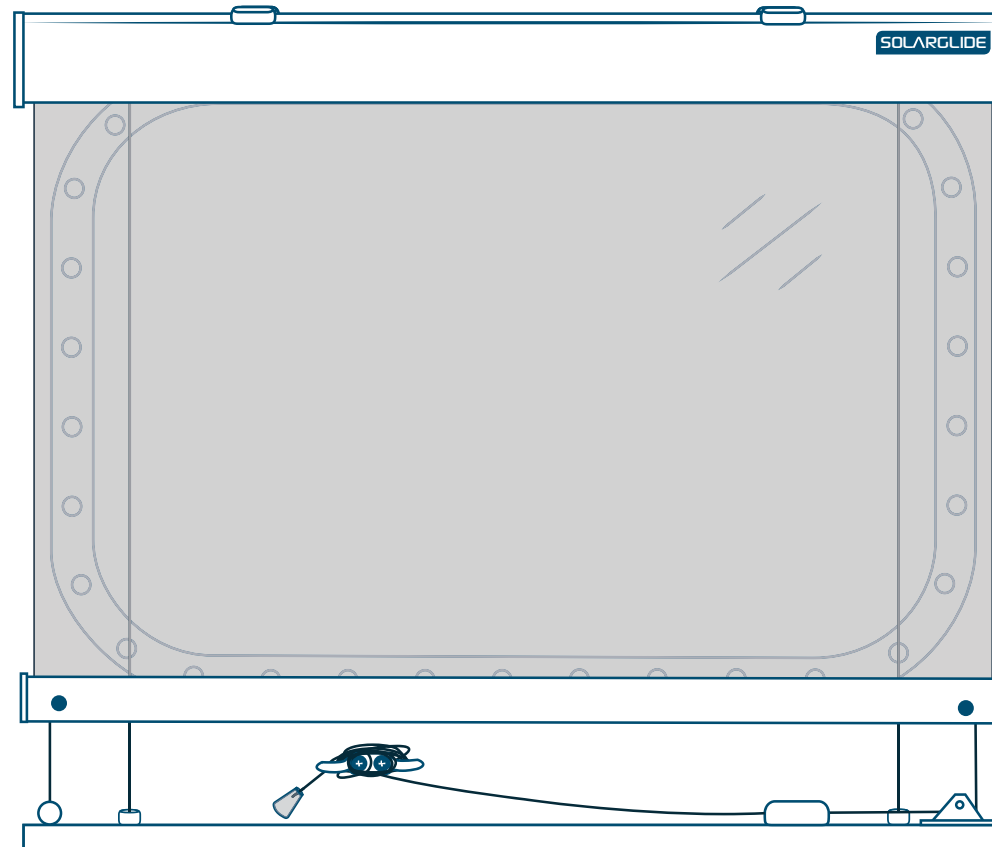

DIMOUT BLIND & MECHANISM

Double Pulley System

DIMOUT BLIND & MECHANISM

Double Pulley System With Cable Guides

DIMOUT BLIND & MECHANISM

Single Pulley System With Cable Guides

DIMOUT BLIND & MECHANISM

Single Pulley System With Side Channels

DIMOUT BLIND & MECHANISM

Sidewinder Chain With Cable Guides

DIMOUT BLIND & MECHANISM

Sidewinder Chain With Side Channels

DIMOUT BLIND & MECHANISM

Centrepull Handle With Level Pegs

DIMOUT BLIND & MECHANISM

Centrepull Handle With Side Channels & Locking Device