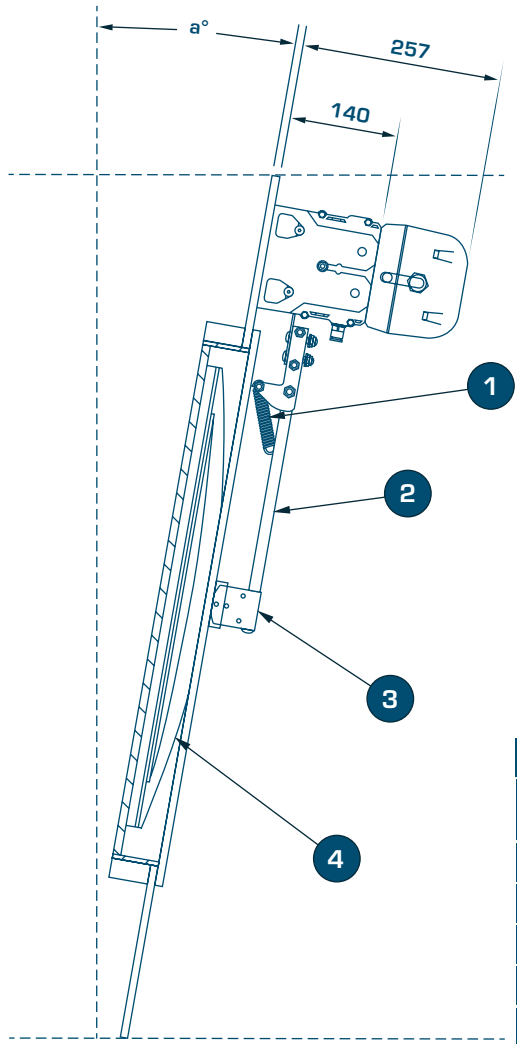

STRAIGHTLINE MARINE WIPER SYSTEM

Components	
1	Adjustable Wiper Arm Tension Spring
2	Wiper Arm
3	Wiper Blade Clip
4	Wiper Blade
5	Water Inlet
6	Washer Nozzle