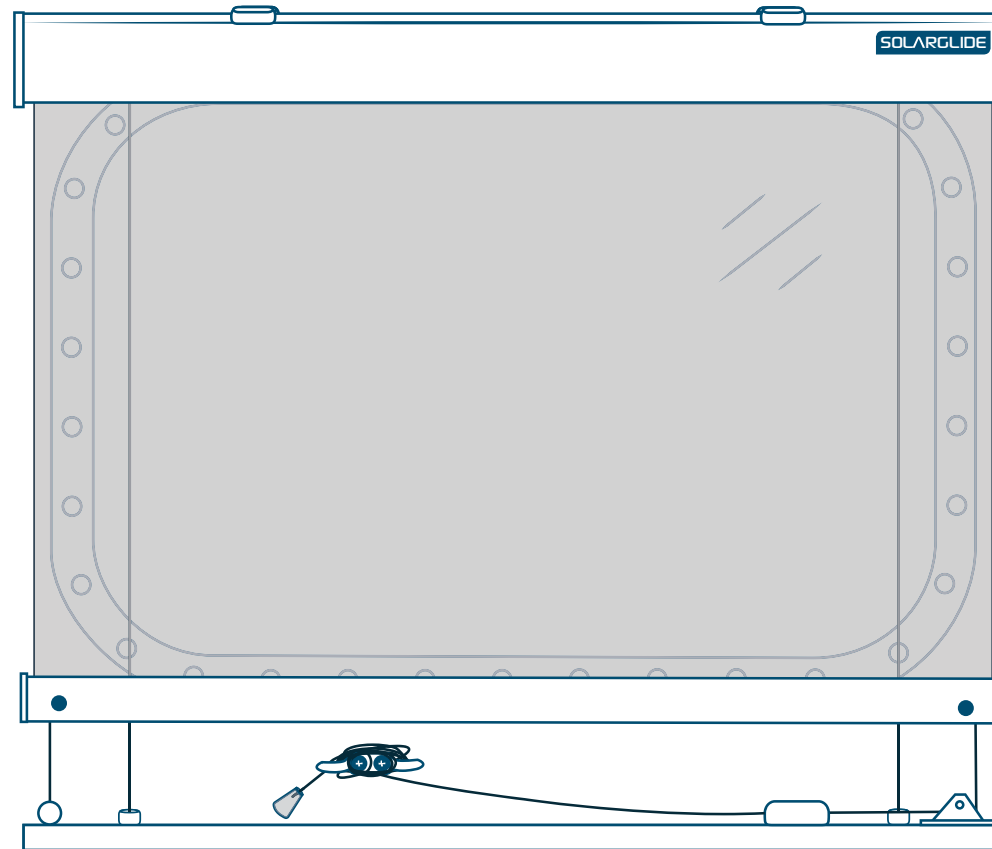

DIMOUT BLIND & MECHANISM

Double Pulley System

DIMOUT BLIND & MECHANISM

Double Pulley System With Cable Guides

DIMOUT BLIND & MECHANISM

Single Pulley System With Cable Guides

DIMOUT BLIND & MECHANISM

Single Pulley System With Side Channels

DIMOUT BLIND & MECHANISM

Sidewinder Chain With Cable Guides

DIMOUT BLIND & MECHANISM

Sidewinder Chain With Side Channels

DIMOUT BLIND & MECHANISM

Centrepull Handle With Level Pegs

DIMOUT BLIND & MECHANISM

Centrepull Handle With Side Channels & Locking Device