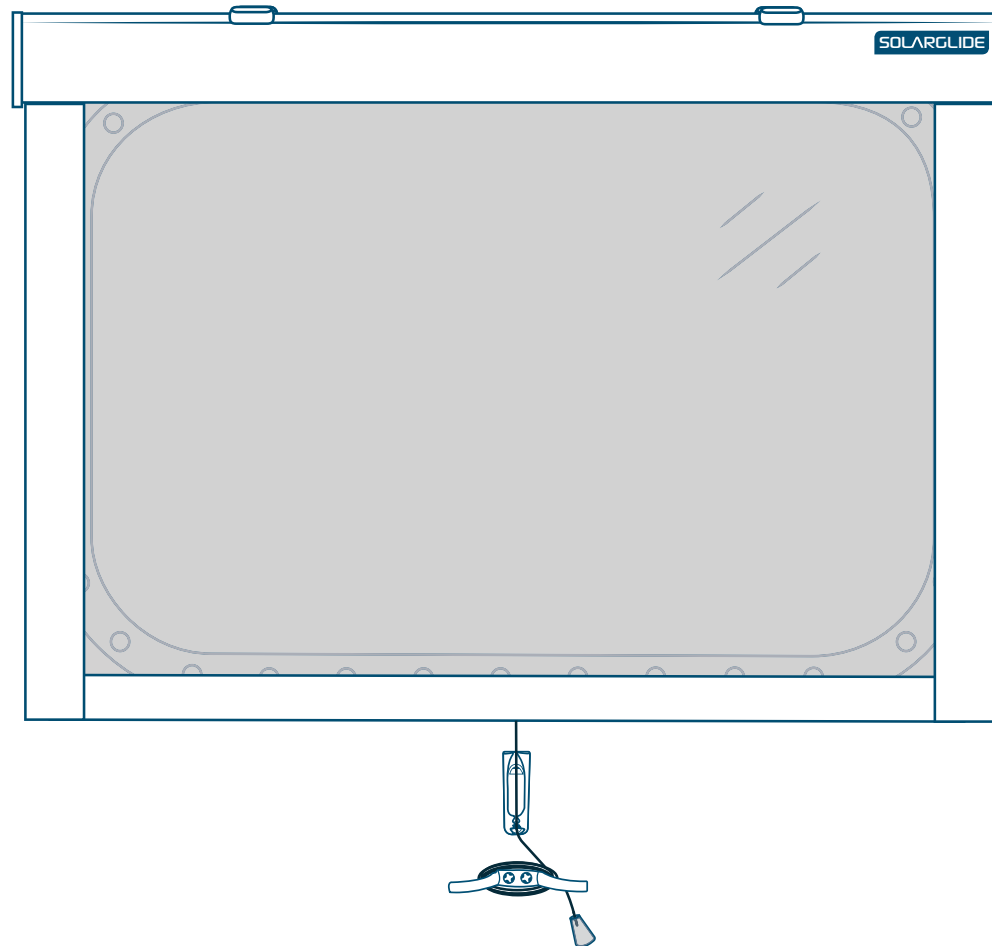

DIMOUT BLIND & MECHANISM

Double Pulley System

DIMOUT BLIND & MECHANISM

Double Pulley System With Cable Guides

DIMOUT BLIND & MECHANISM

Single Pulley System With Cable Guides

DIMOUT BLIND & MECHANISM

Single Pulley System With Side Channels

DIMOUT BLIND & MECHANISM

Sidewinder Chain With Cable Guides

DIMOUT BLIND & MECHANISM

Sidewinder Chain With Side Channels

DIMOUT BLIND & MECHANISM

Centrepull Handle With Level Pegs

DIMOUT BLIND & MECHANISM

Centrepull Handle With Side Channels & Locking Device