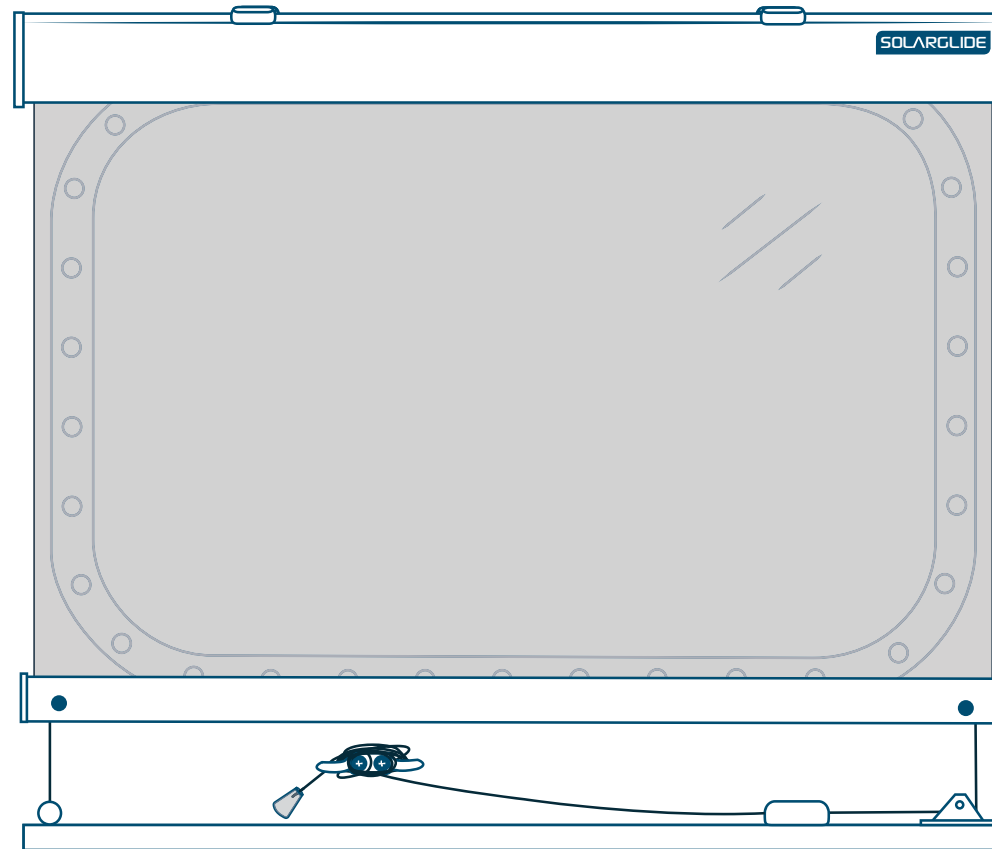

DIMOUT BLIND & MECHANISM

Double Pulley System

DIMOUT BLIND & MECHANISM

Double Pulley System With Cable Guides

DIMOUT BLIND & MECHANISM

Single Pulley System With Cable Guides

DIMOUT BLIND & MECHANISM

Single Pulley System With Side Channels

DIMOUT BLIND & MECHANISM

Sidewinder Chain With Cable Guides

DIMOUT BLIND & MECHANISM

Sidewinder Chain With Side Channels

DIMOUT BLIND & MECHANISM

Centrepull Handle With Level Pegs

DIMOUT BLIND & MECHANISM

Centrepull Handle With Side Channels & Locking Device